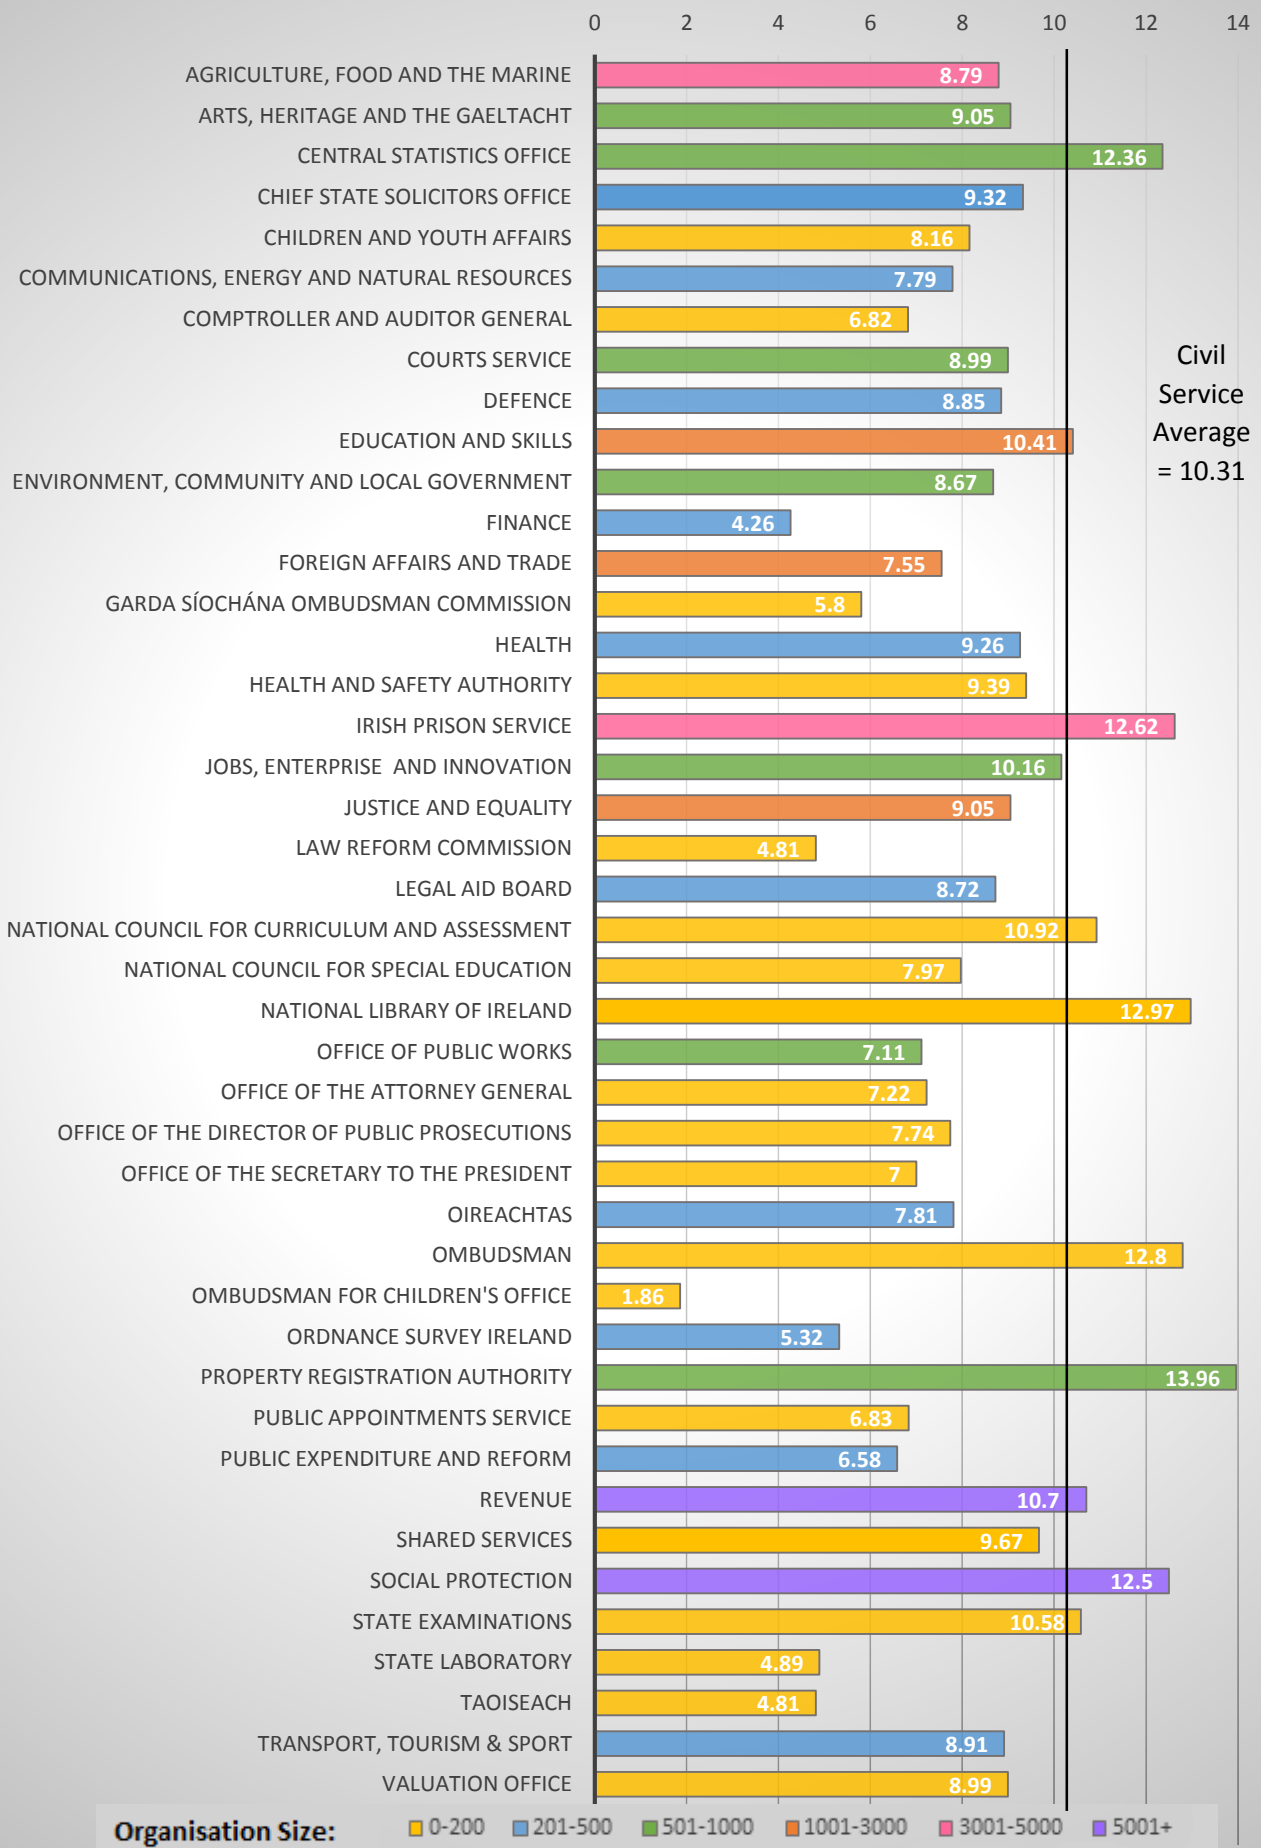

Civil Service Average Working Days Lost per FTE

Civil Service Lost Time Rate %

Organisation Size:

Civil Service

Average =
4.5%