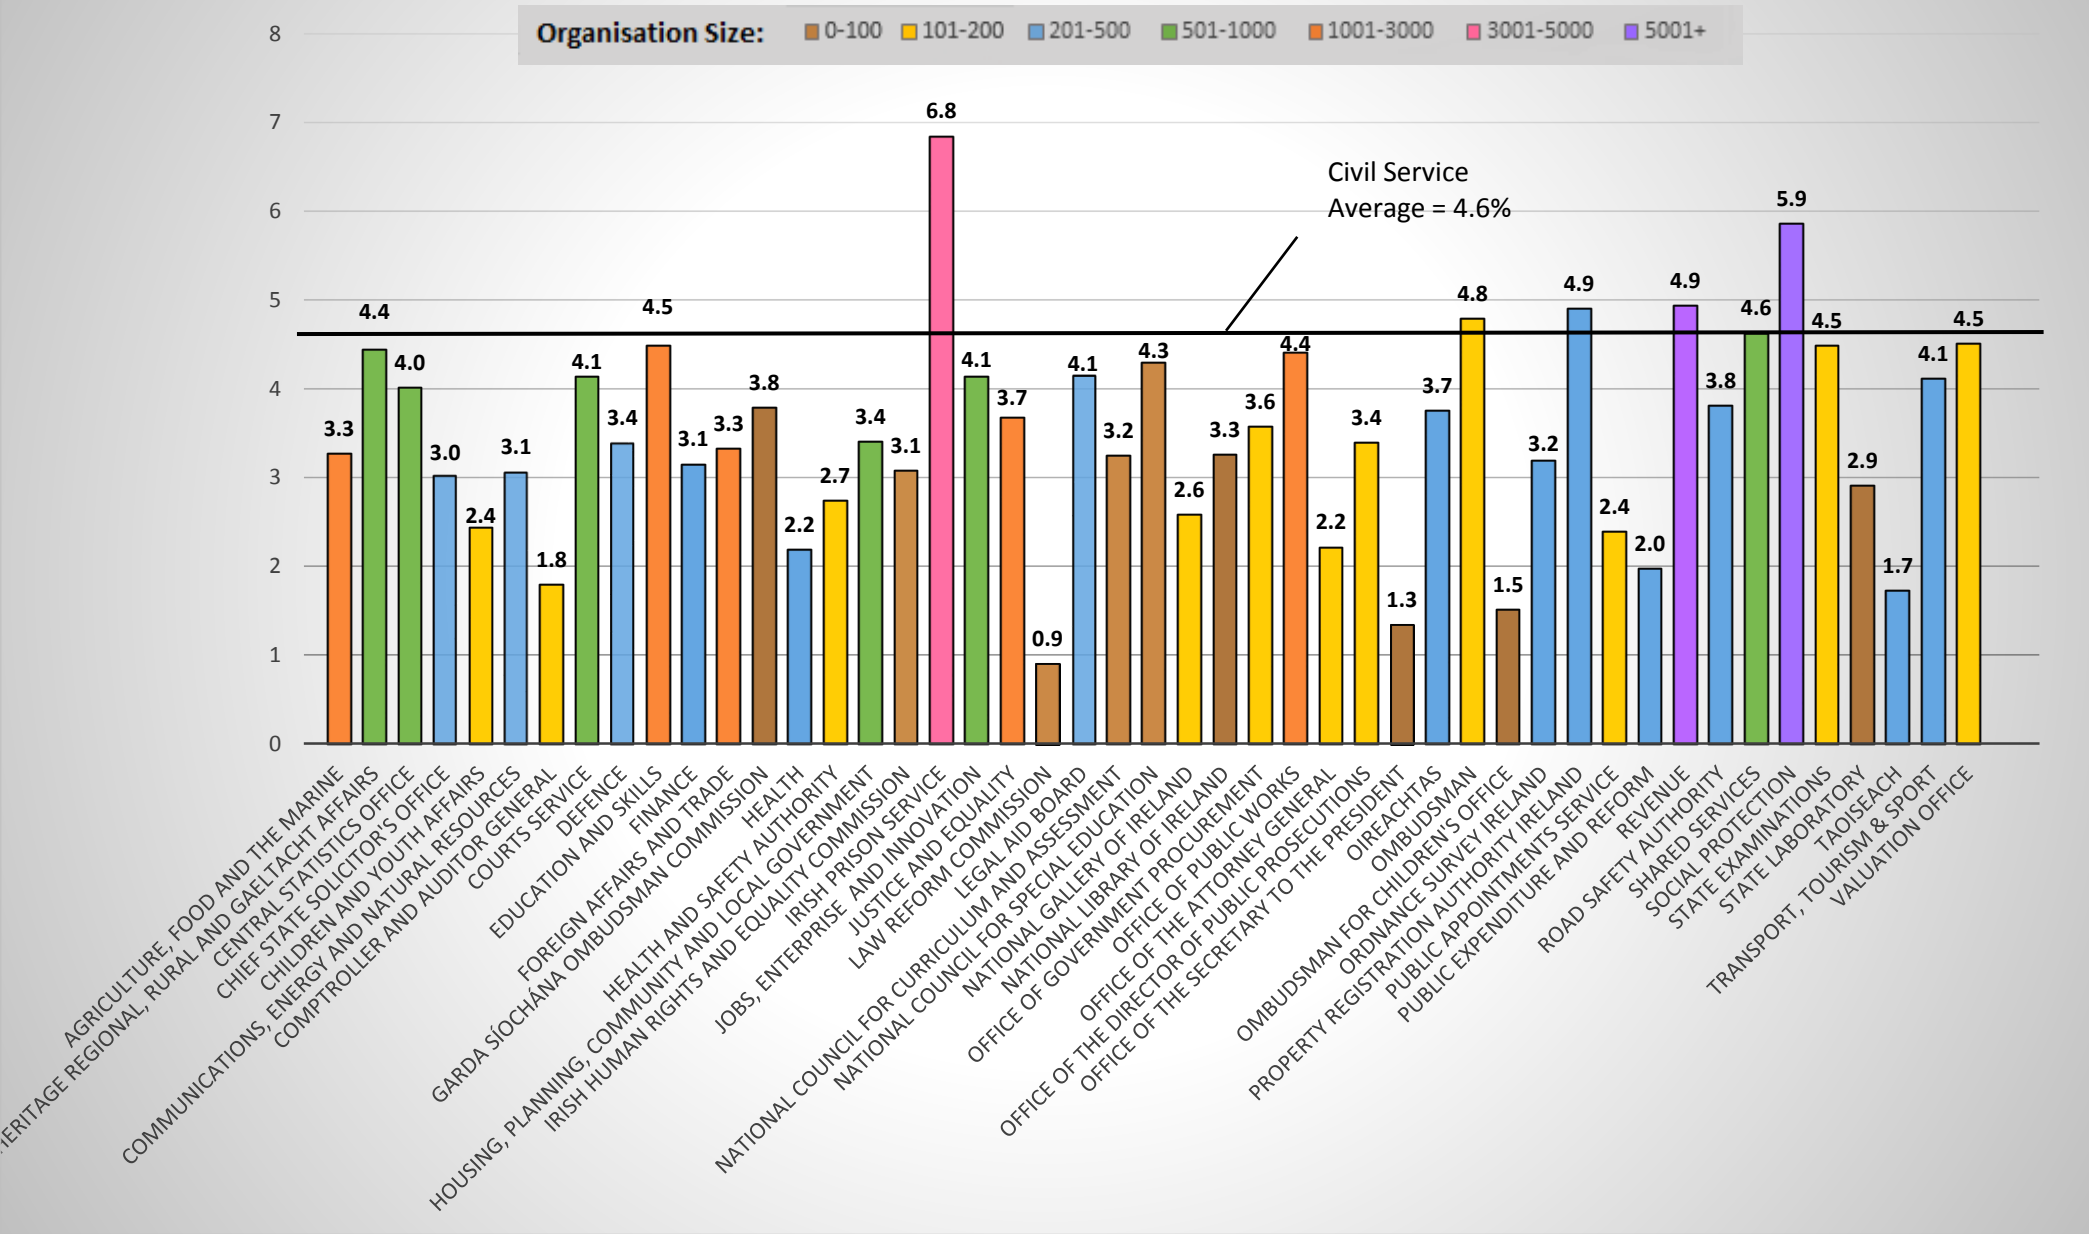

Civil Service Sick Leave Statistics 2016

Average Working Days Lost per FTE

*Organisations are colour-coded according to size for comparability reasons. Smaller organisations are more susceptible to fluctuations or high percentages as a result of long term absences. **Figures are round to the nearest one decimal place.

Civil Service Sick Leave Statistics 2016

Lost Time Rate %

*Organisations are colour-coded according to size for comparability reasons. Smaller organisations are more susceptible to fluctuations or high percentages as a result of long term absences. **Figures are round to the nearest one decimal place.