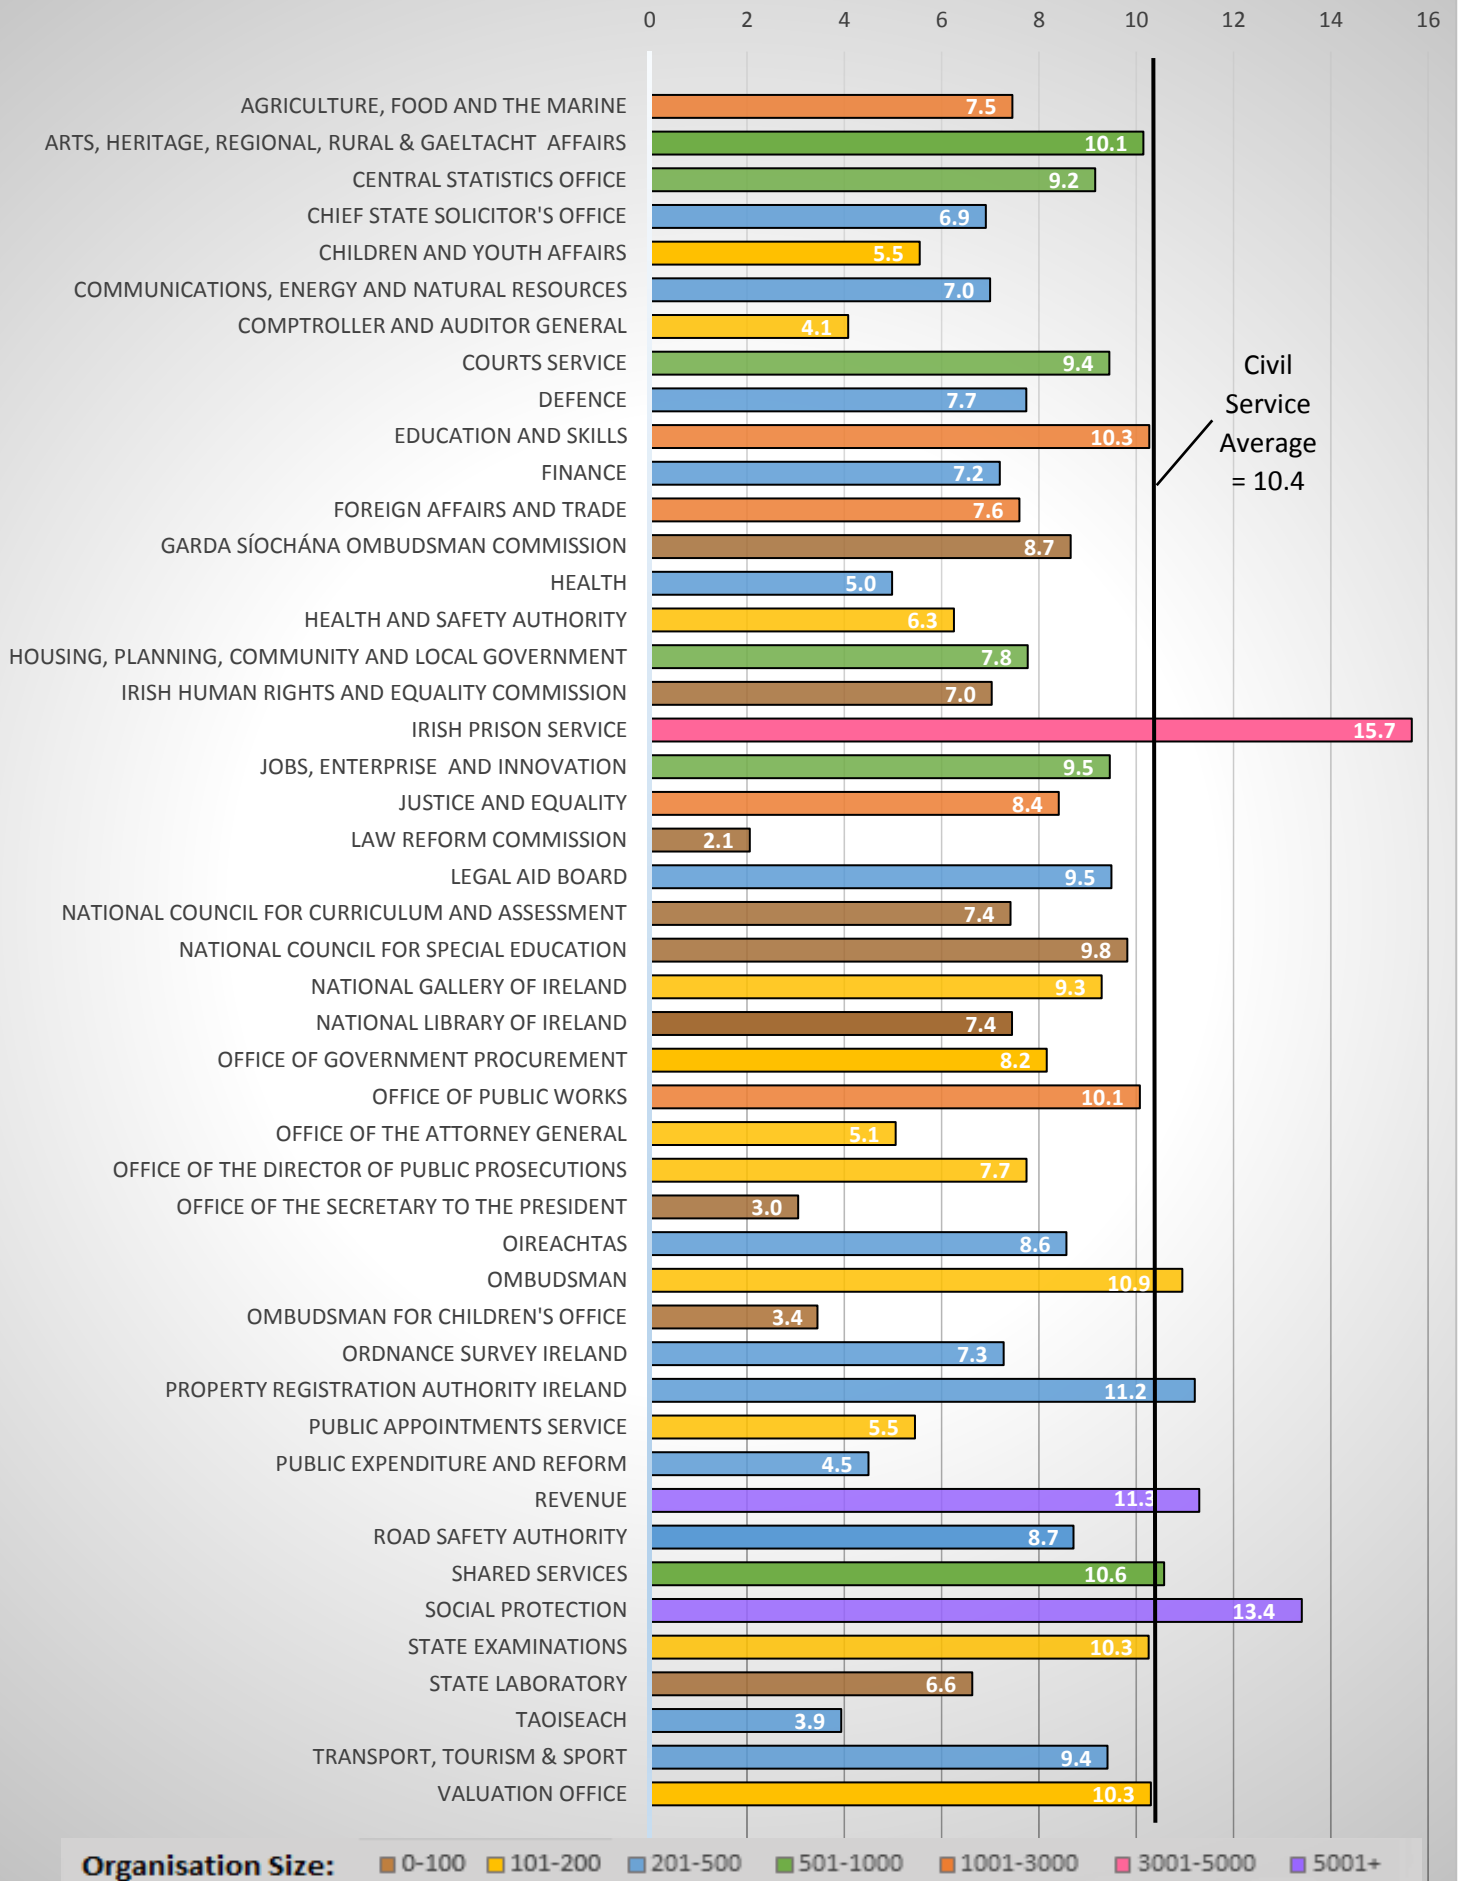

Civil Service Sick Leave Statistics 2016

Average Working Days Lost per FTE

*Organisations are colour-coded according to size for comparability reasons. Smaller organisations are more susceptible to fluctuations or high percentages as a result of long term absences. **Figures are round to the nearest one decimal place.

Civil Service Sick Leave Statistics 2016

Lost Time Rate %

*Organisations are colour-coded according to size for comparability reasons. Smaller organisations are more susceptible to fluctuations or high percentages as a result of long term absences. **Figures are round to the nearest one decimal place.